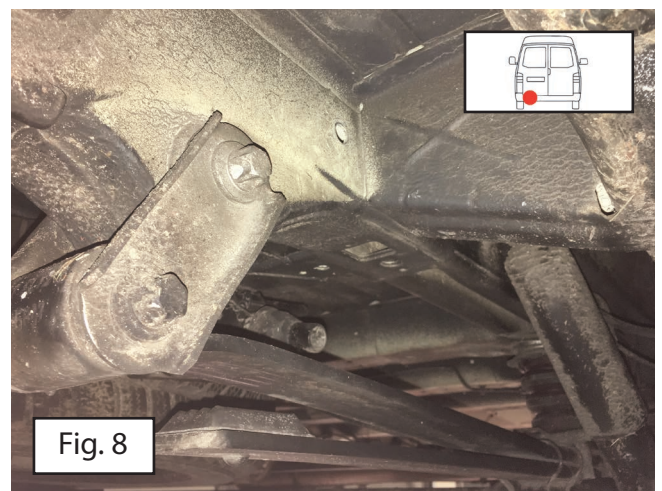

Mounting instructions

Rear bar and Rear step series: BBM - BBC-AO

Citroën Jumper 2006+
Fiat Ducato 2006+
Peugeot Boxer 2006+

45 Min.

Version: March 2018

Fig. 1 Original hole

Fig. 2 M10 plate

Fig. 3

Fig. 4

Fig. 5

Fig. 6

Fig. 7 Original hole

Fig. 8