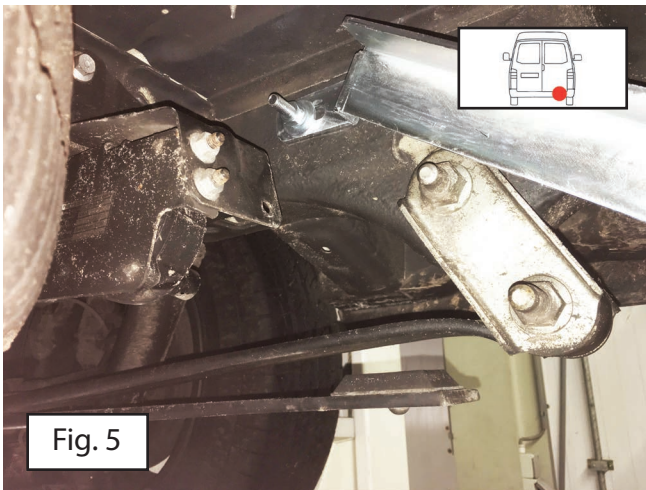

Mounting instructions

Rear bar and Rear step series: BBM - BBC-AO

Citroën Jumper 2006+
Fiat Ducato 2006+
Peugeot Boxer 2006+

45 Min.

Version: March 2018

Fig. 1 Original hole

Fig. 2 M10 plate

Fig. 3

Fig. 4

Fig. 5

Fig. 6

Fig. 7 Original hole

Fig. 8