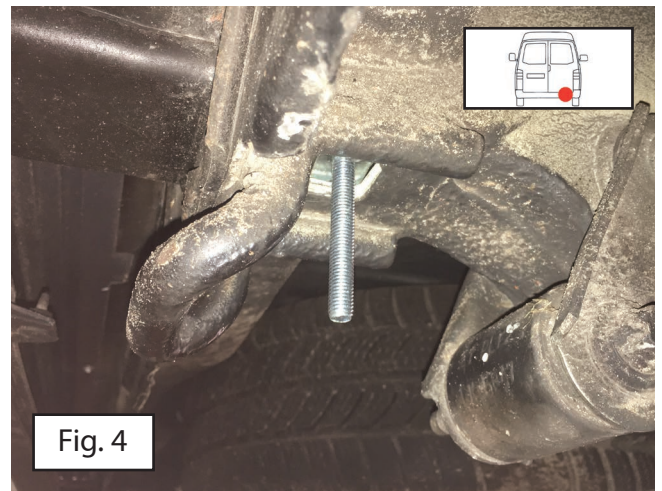

Mounting instructions

Rear bar and Rear step series: BBM - BBC-AO

Citroën Jumper 2006+
Fiat Ducato 2006+
Peugeot Boxer 2006+

45 Min.

Version: March 2018

Fig. 1 Original hole

Fig. 2 M10 plate

Fig. 3

Fig. 4

Fig. 5

Fig. 6

Fig. 7 Original hole

Fig. 8