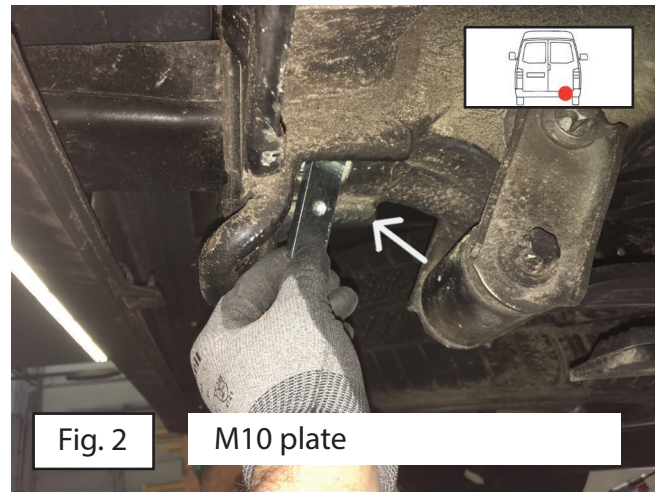

Mounting instructions

Rear bar and Rear step series: BBM - BBC-AO

Citroën Jumper 2006+
Fiat Ducato 2006+
Peugeot Boxer 2006+

45 Min.

Version: March 2018

Fig. 1 Original hole

Fig. 2 M10 plate

Fig. 3

Fig. 4

Fig. 5

Fig. 6

Fig. 7 Original hole

Fig. 8