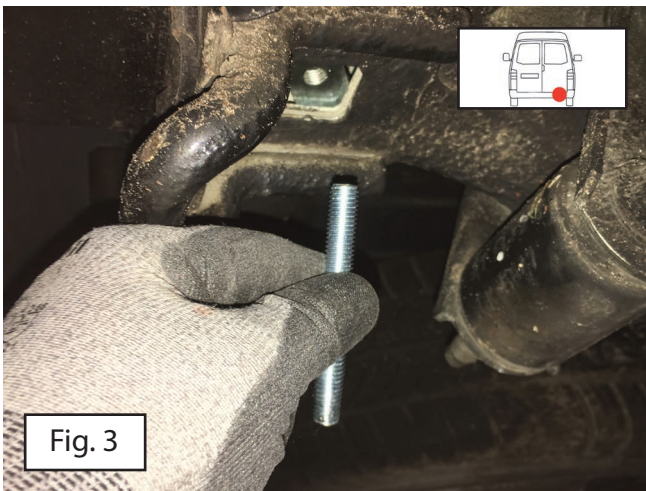

Mounting instructions

Rear bar and Rear step series: BBM - BBC-AO

Citroën Jumper 2006+
Fiat Ducato 2006+
Peugeot Boxer 2006+

45 Min.

Version: March 2018

Fig. 1 Original hole

Fig. 2 M10 plate

Fig. 3

Fig. 4

Fig. 5

Fig. 6

Fig. 7 Original hole

Fig. 8