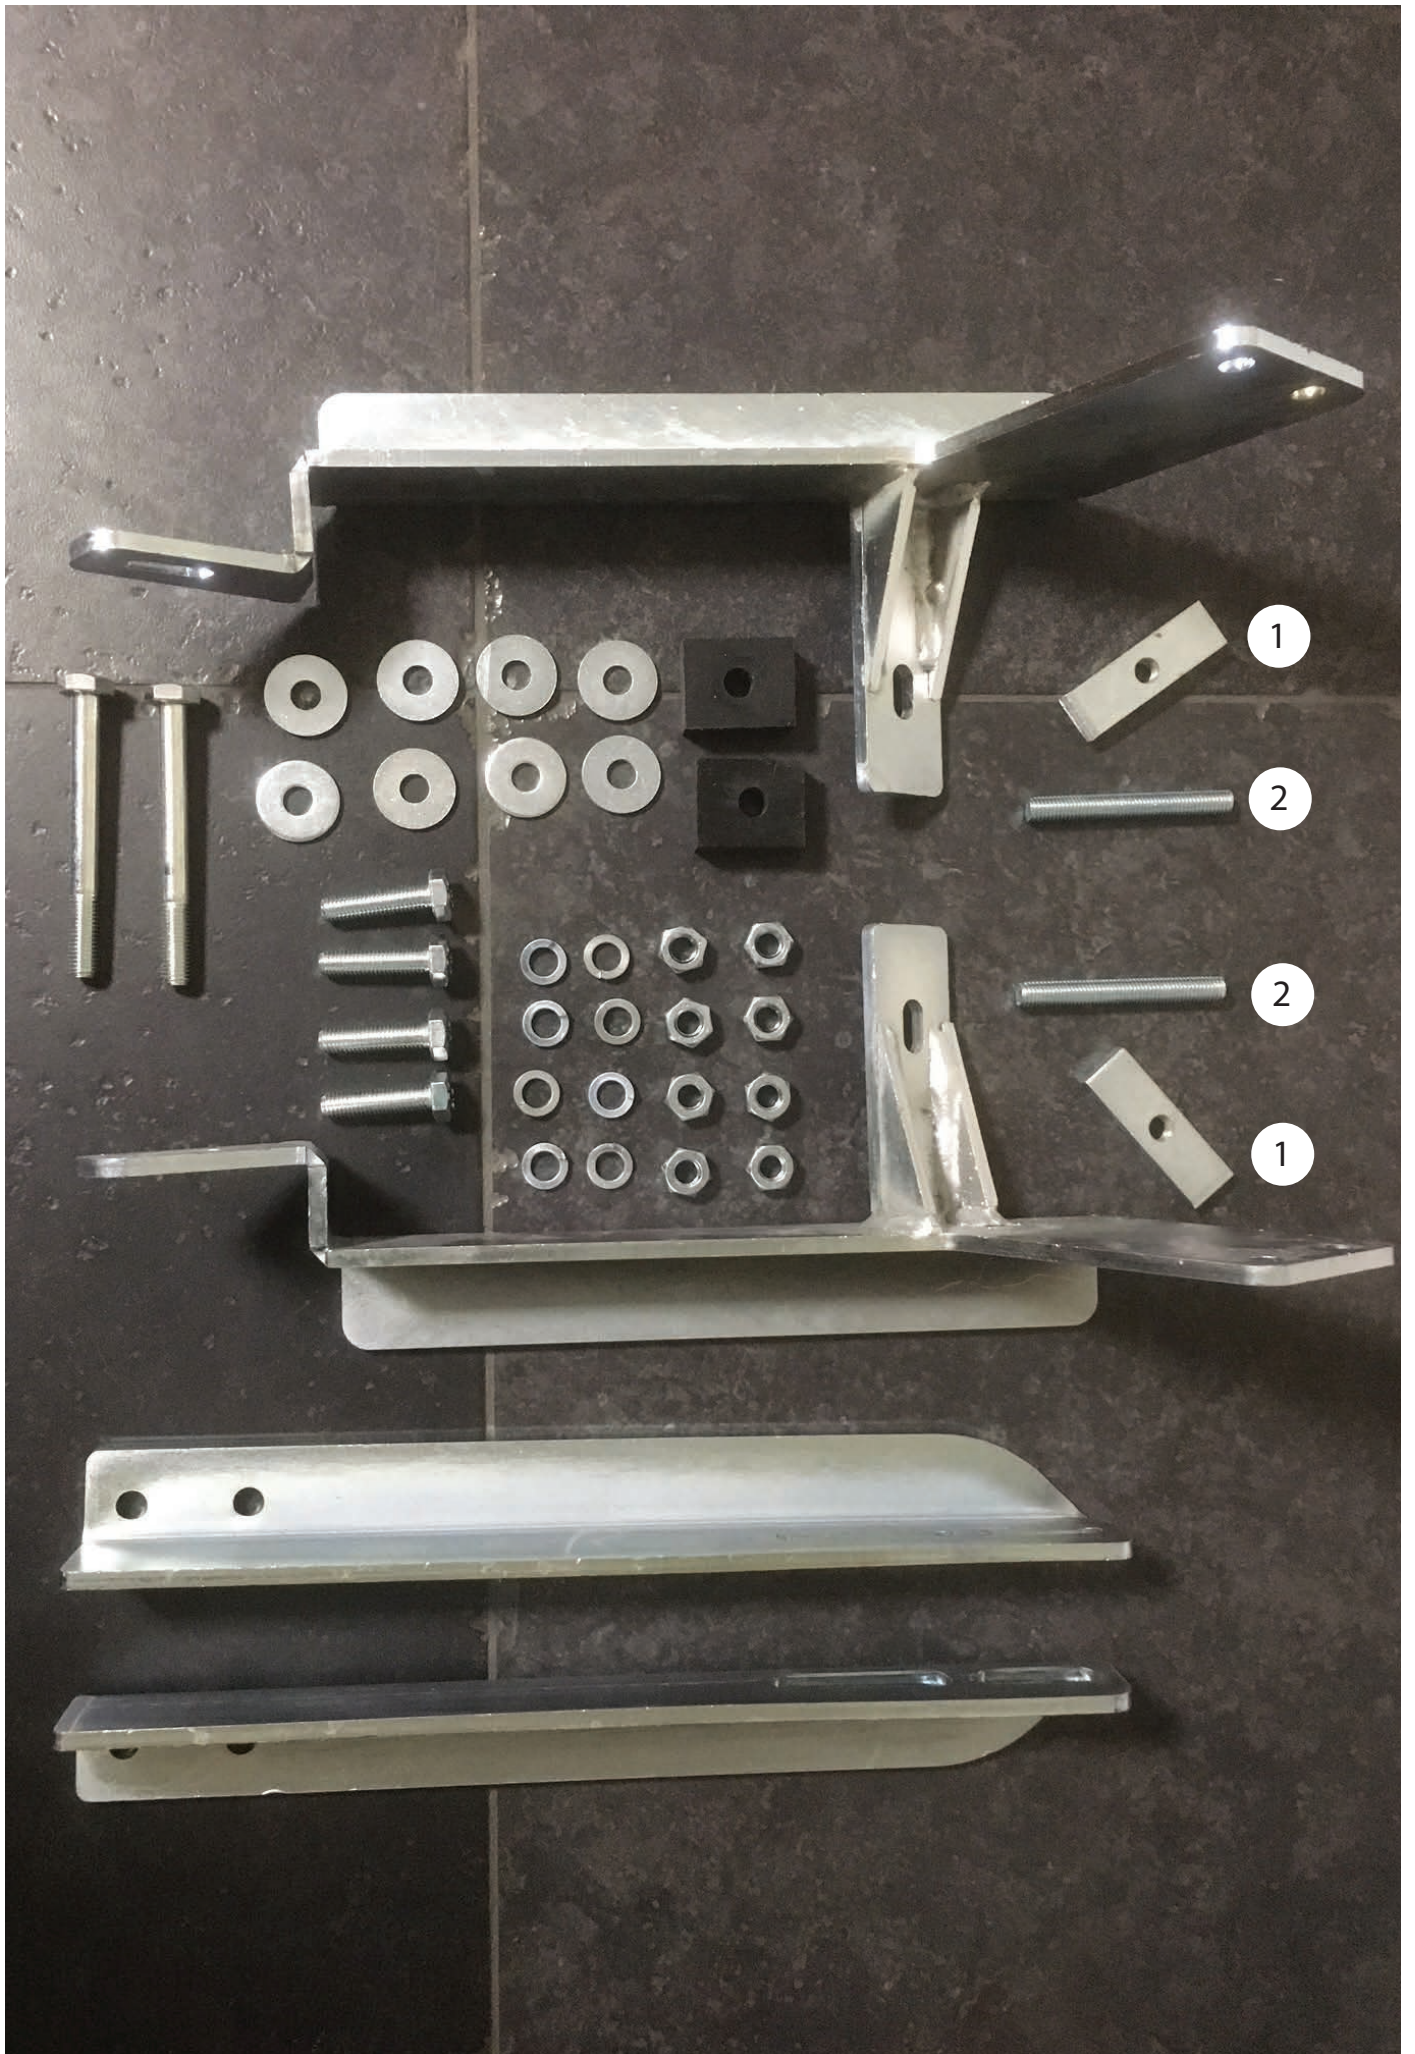

Mounting instructions

Rear bar and Rear step series: BBM - BBC-AO

Citroën Jumper 2006+
Fiat Ducato 2006+
Peugeot Boxer 2006+

45 Min.

Version: March 2018

Fig. 1 Original hole

Fig. 2 M10 plate

Fig. 3

Fig. 4

Fig. 5

Fig. 6

Fig. 7 Original hole

Fig. 8