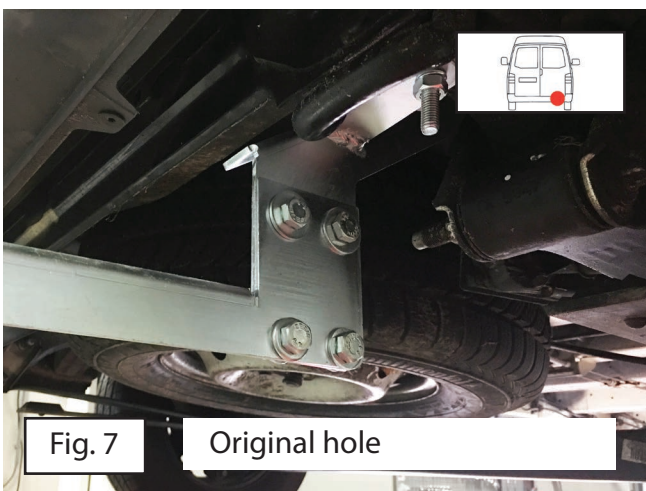

Mounting instructions

Rear bar and Rear step series: BBM - BBC-AO

Citroën Jumper 2006+
Fiat Ducato 2006+
Peugeot Boxer 2006+

45 Min.

Version: March 2018

Fig. 1 Original hole

Fig. 2 M10 plate

Fig. 3

Fig. 4

Fig. 5

Fig. 6

Fig. 7 Original hole

Fig. 8