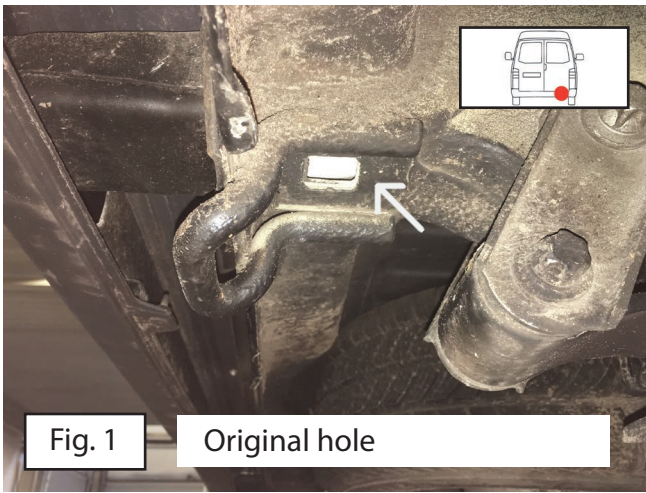

Mounting instructions

Rear bar and Rear step series: BBM - BBC-AO

Citroën Jumper 2006+
Fiat Ducato 2006+
Peugeot Boxer 2006+

45 Min.

Version: March 2018

Fig. 1 Original hole

Fig. 2 M10 plate

Fig. 3

Fig. 4

Fig. 5

Fig. 6

Fig. 7 Original hole

Fig. 8