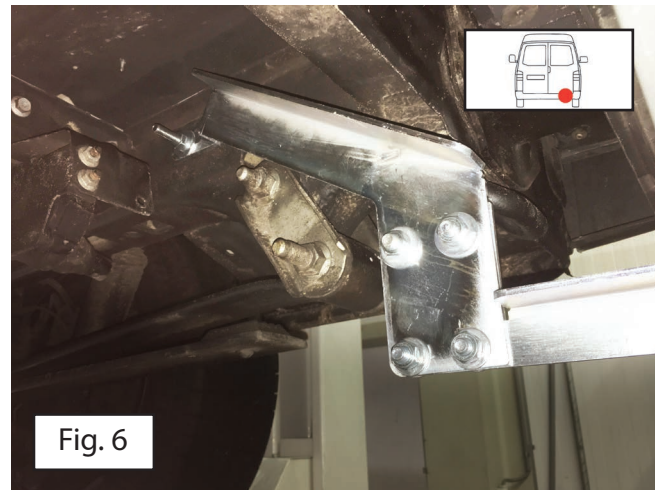

Mounting instructions

Rear bar and Rear step series: BBM - BBC-AO

Citroën Jumper 2006+
Fiat Ducato 2006+
Peugeot Boxer 2006+

45 Min.

Version: March 2018

Fig. 1 Original hole

Fig. 2 M10 plate

Fig. 3

Fig. 4

Fig. 5

Fig. 6

Fig. 7 Original hole

Fig. 8