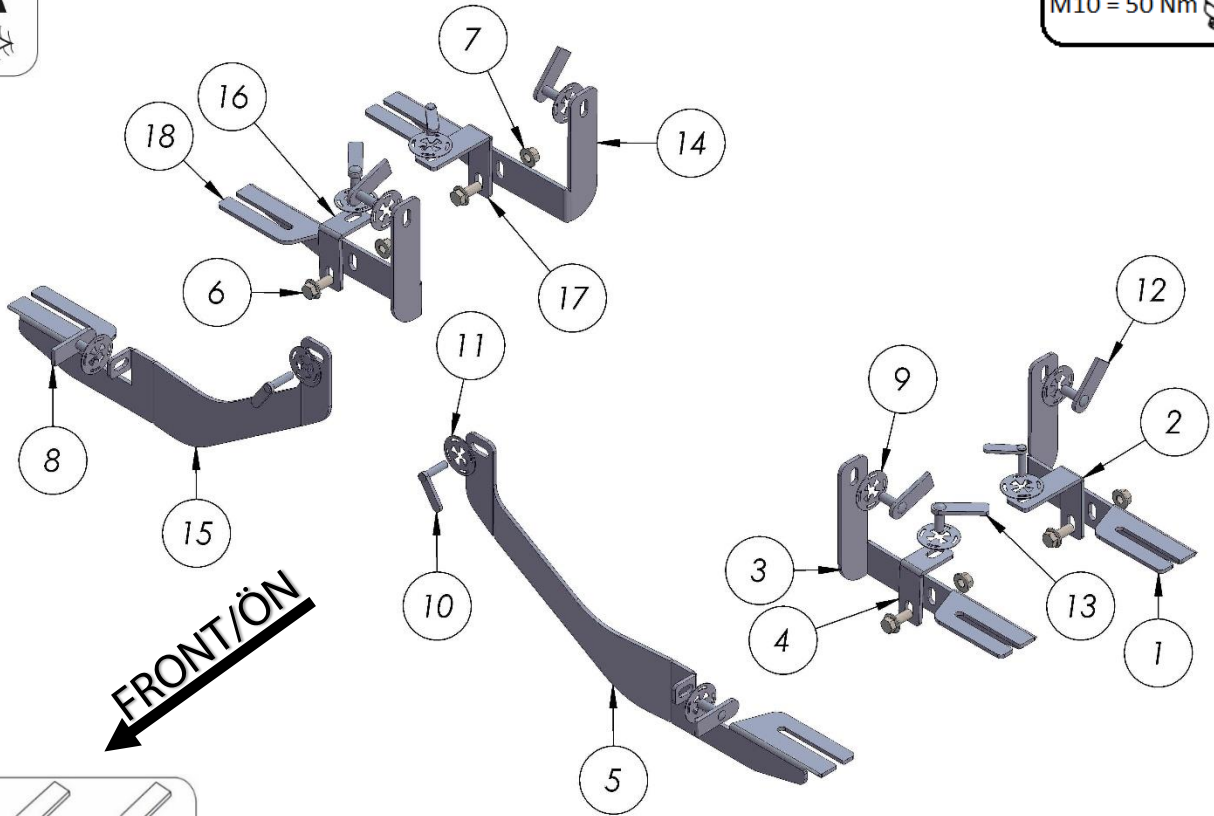

5124 – EXPERT 2017 – PRESENT/SONRASI

PRODUCT/ÜRÜN : 850 – AB - NS

ser.nr:

M6 = 10 Nm
M8 = 25 Nm
M10 = 50 Nm

ITEM/NO	PART NAME/PARÇA ADI	QTY/ADET
1	5124750B0 - DRIVER	1
2	5124750B1 - DRIVER	1
3	5124750C0 - DRIVER	1
4	5124750C1 - DRIVER	1
5	5124750F0 - DRIVER	1
6	DIN 6921 - M10 x 25 x 25-N	4
7	Hexagon Flange Nut DIN 6923 - M10 - N	4
8	HTC 238 - M10x25(4x20x60)	2
9	HTC 269 - CLIPS (M10)	8
10	HTC 226 - M8X30 (4X10X37)	4
11	HTC 271 - CLIPS (M8)	4
12	HTC 230 - M10x25	4
13	HTC 262 - M10X30 (5X15X60)	2
14	5124750B0 - PASSENGER	1
15	5124750F0 - PASSENGER	1
16	5124750C1 - PASSENGER	1
17	5124750B1 - PASSENGER	1
18	5124750C0 - PASSENGER	1

5124 – EXPERT 2017 – PRESENT/SONRASI