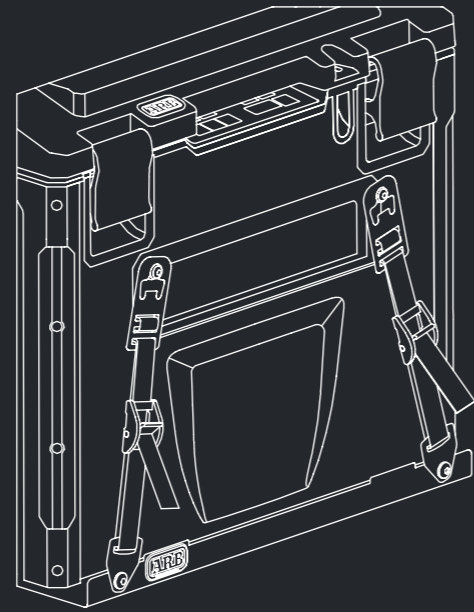

ELEMENTS | TIE DOWN SYSTEM

- Stainless steel brackets with integrated bottle openers
- Quick release buckles
- Power cord retention system
- Heavy duty polyester webbing straps

SUITABLE FOR ARB ELEMENTS 60L/63QT FRIDGE FREEZER

1

2

3

4

5

6

Part No. 10900038
Made in China.

4X4 ACCESSORIES