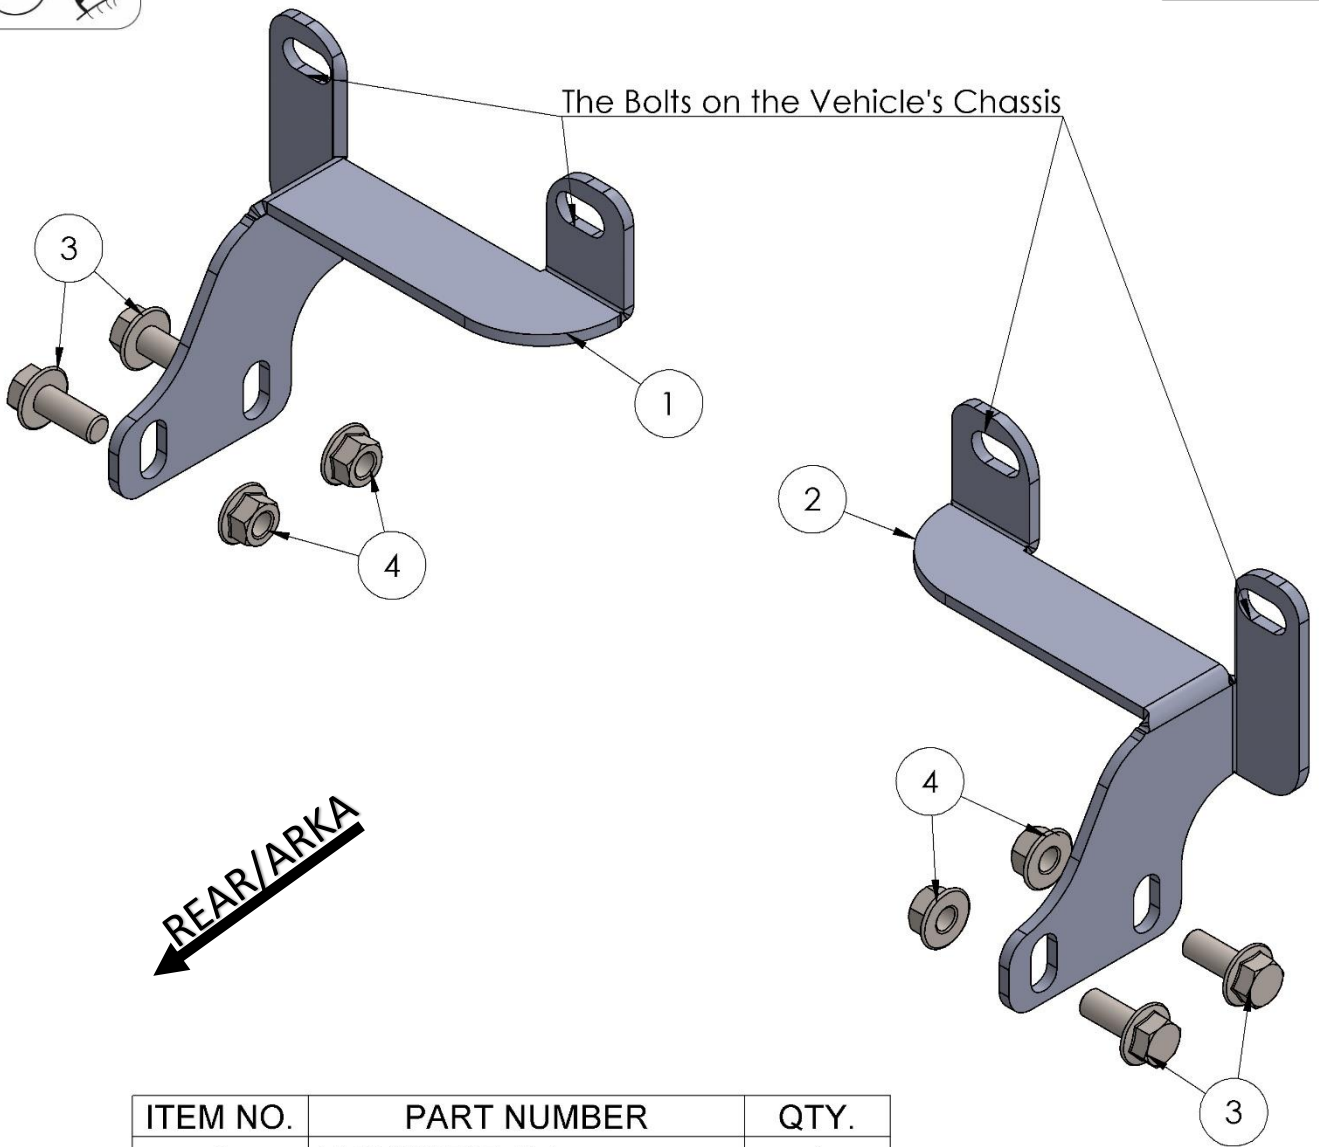

4043 – VOLKSWAGEN CADDY (SWB) 2020 - PRESENT/SONRASI

4044 – VOLKSWAGEN CADDY MAXI 2020 - PRESENT/SONRASI

PRODUCT/ÜRÜN : 602 – AK002

ITEM NO.	PART NUMBER	QTY.
1	4043602F0B Driver	1
2	4043602F0B Passenger	1
3	M10x25 Flange Bolt	4
4	M10 Flange Nut	4