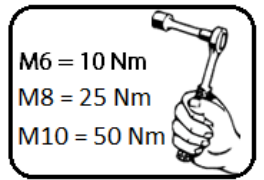

4043 – VOLKSWAGEN CADDY (SWB) 2020 - PRESENT/SONRASI

4044 – VOLKSWAGEN CADDY MAXI 2020 - PRESENT/SONRASI

PRODUCT/ÜRÜN : 602 – AK002

ITEM NO.	PART NUMBER	QTY.
1	4043602F0B Driver	1
2	4043602F0B Passenger	1
3	M10x25 Flange Bolt	4
4	M10 Flange Nut	4